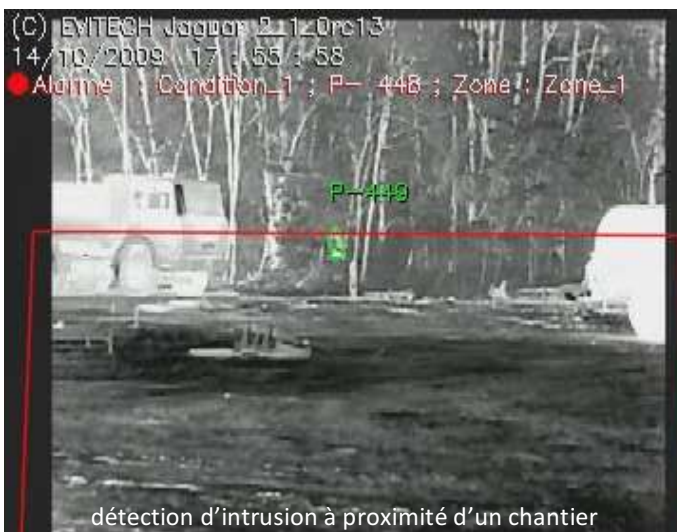

ALL THE POWER OF JAGUAR VIDEO ANALYTICS IN A RUGGED ENCLOSURE

Main applications

- Intrusion detection & perimeter protection
- Industrial monitoring (fire, leaks, ...)
- Loitering or left/taken objects detection
- Counting and statistics

Highlights

- Realtime detection on 1 to 6 IP channels
- Dome tracking through IP (AXIS, Pelco-D/IP, ...)
- 8 GO RAM, SSD 256 GO, 2 RJ45, HDMI, VGA
- Completely waterproof/dustproof (IP67)
- Extended temperature range from -20°C to +65°C
- Max power 60W
- Powered in 220V AC, or 12V DC 5A
- Very compact : 8,5 x 21 x 25 cm, less than 4 kg